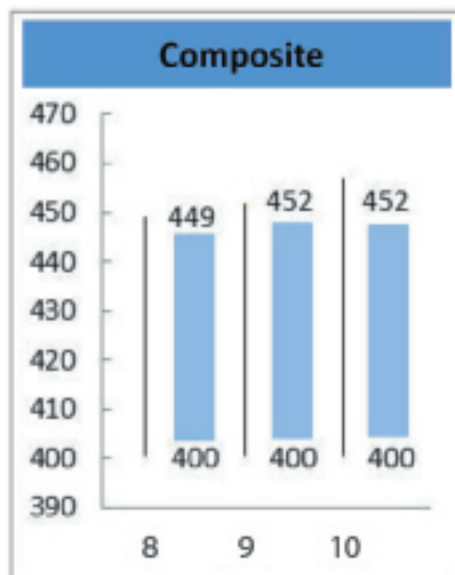

ACT Aspire Score Scale - Composite, Grades 8-10

Chart View and Table View

Tested Grade	Subjects	Low Score	High Score	Benchmark
8	Composite	400	449	n/a
9	Composite	400	452	n/a
10	Composite	400	452	n/a

Note: Composite scores are reported for grades 8-10 only.