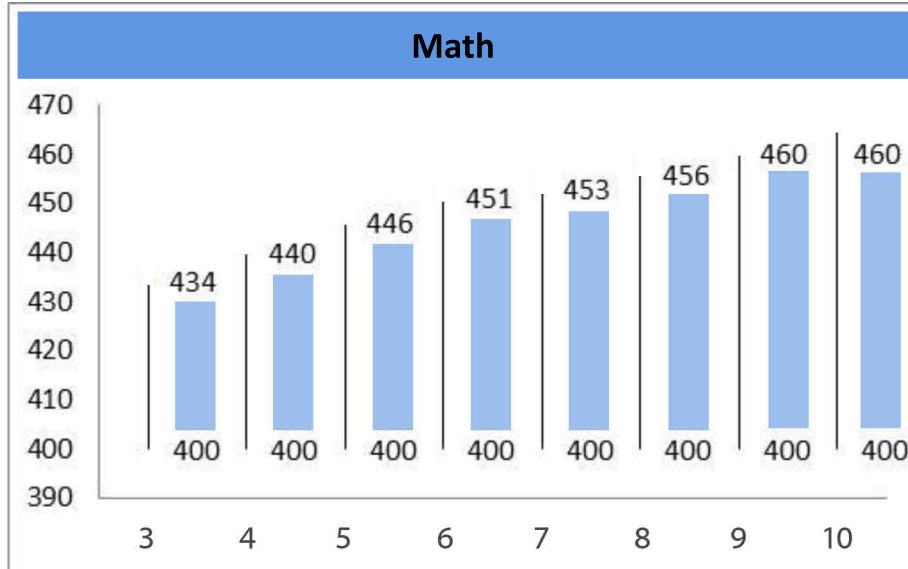

# ACT Aspire Score Scale - Math, Grades 3-10

Chart View and Table View

Tested Grade	Subjects	Low Score	High Score	Benchmark
3	Mathematics	400	434	413
4	Mathematics	400	440	416
5	Mathematics	400	446	418
6	Mathematics	400	451	420
7	Mathematics	400	453	422
8	Mathematics	400	456	425
9	Mathematics	400	460	428
10	Mathematics	400	460	432